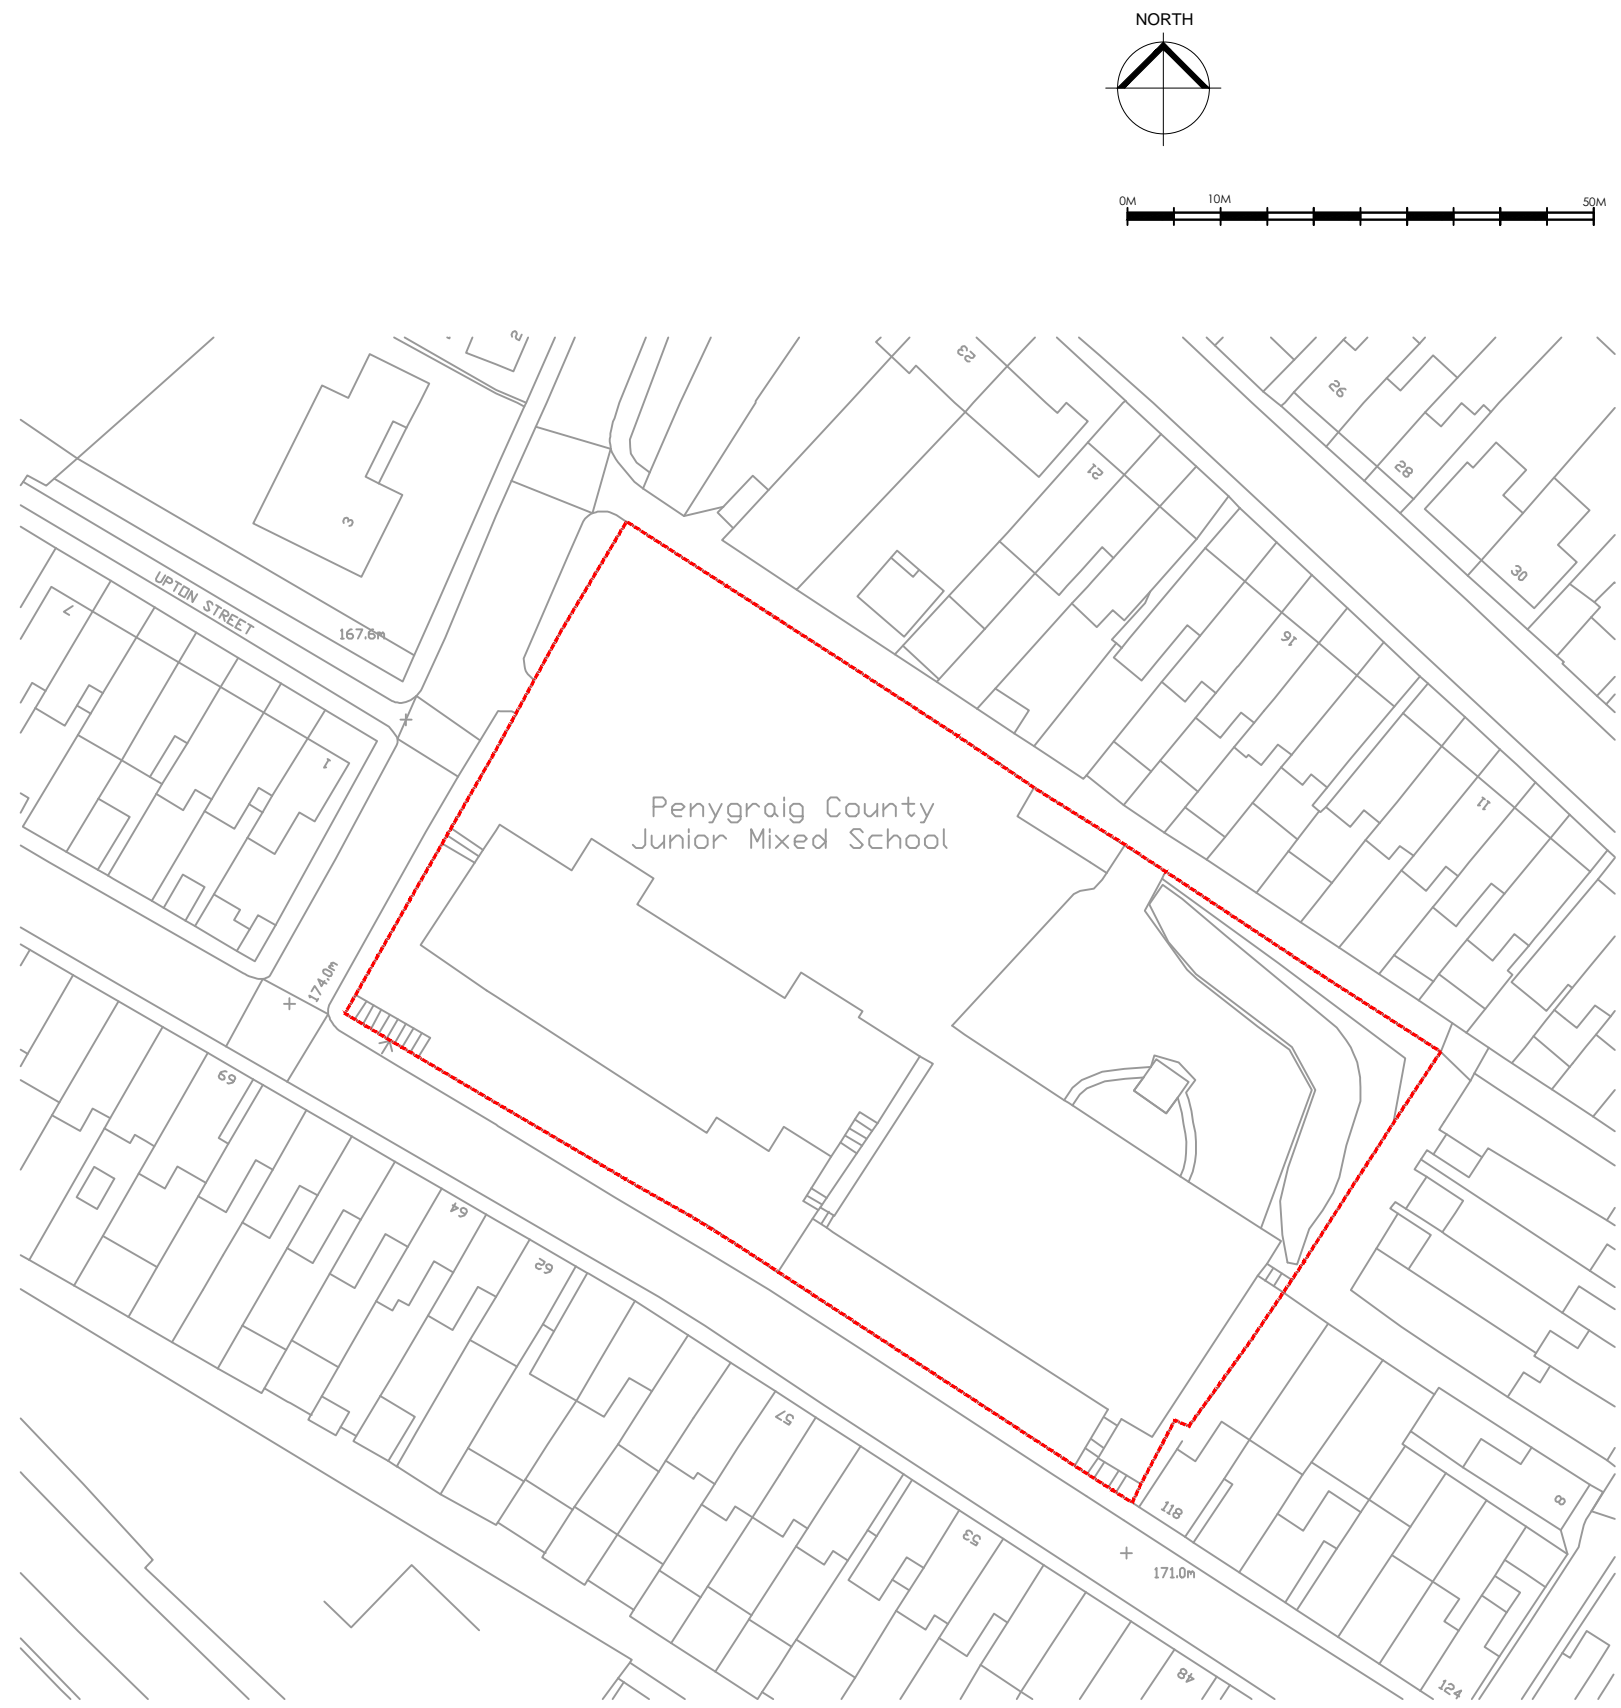

S I T E L O C A T I O N P L A N

Scale 1:500

In Association with
Trivallis

Drawing Purpose
PLANNING

Client
Trevalis

Job Title
Penygraig School, Tonypanydy

Drawing No
LT1904.00.01

Drawing Title
Site Location Plan

Scale
1:500 @ A3

Date
May 19

Revisions

Revision	Checked
	KML

LeTruccodesign
ARCHITECTURE

Suite 7, 35 Stow Park Circle
Newport, NP20 4HF

Tel: 07710390800 / 07710390801
info@letruccodesign.co.uk
www.letruccodesign.co.uk